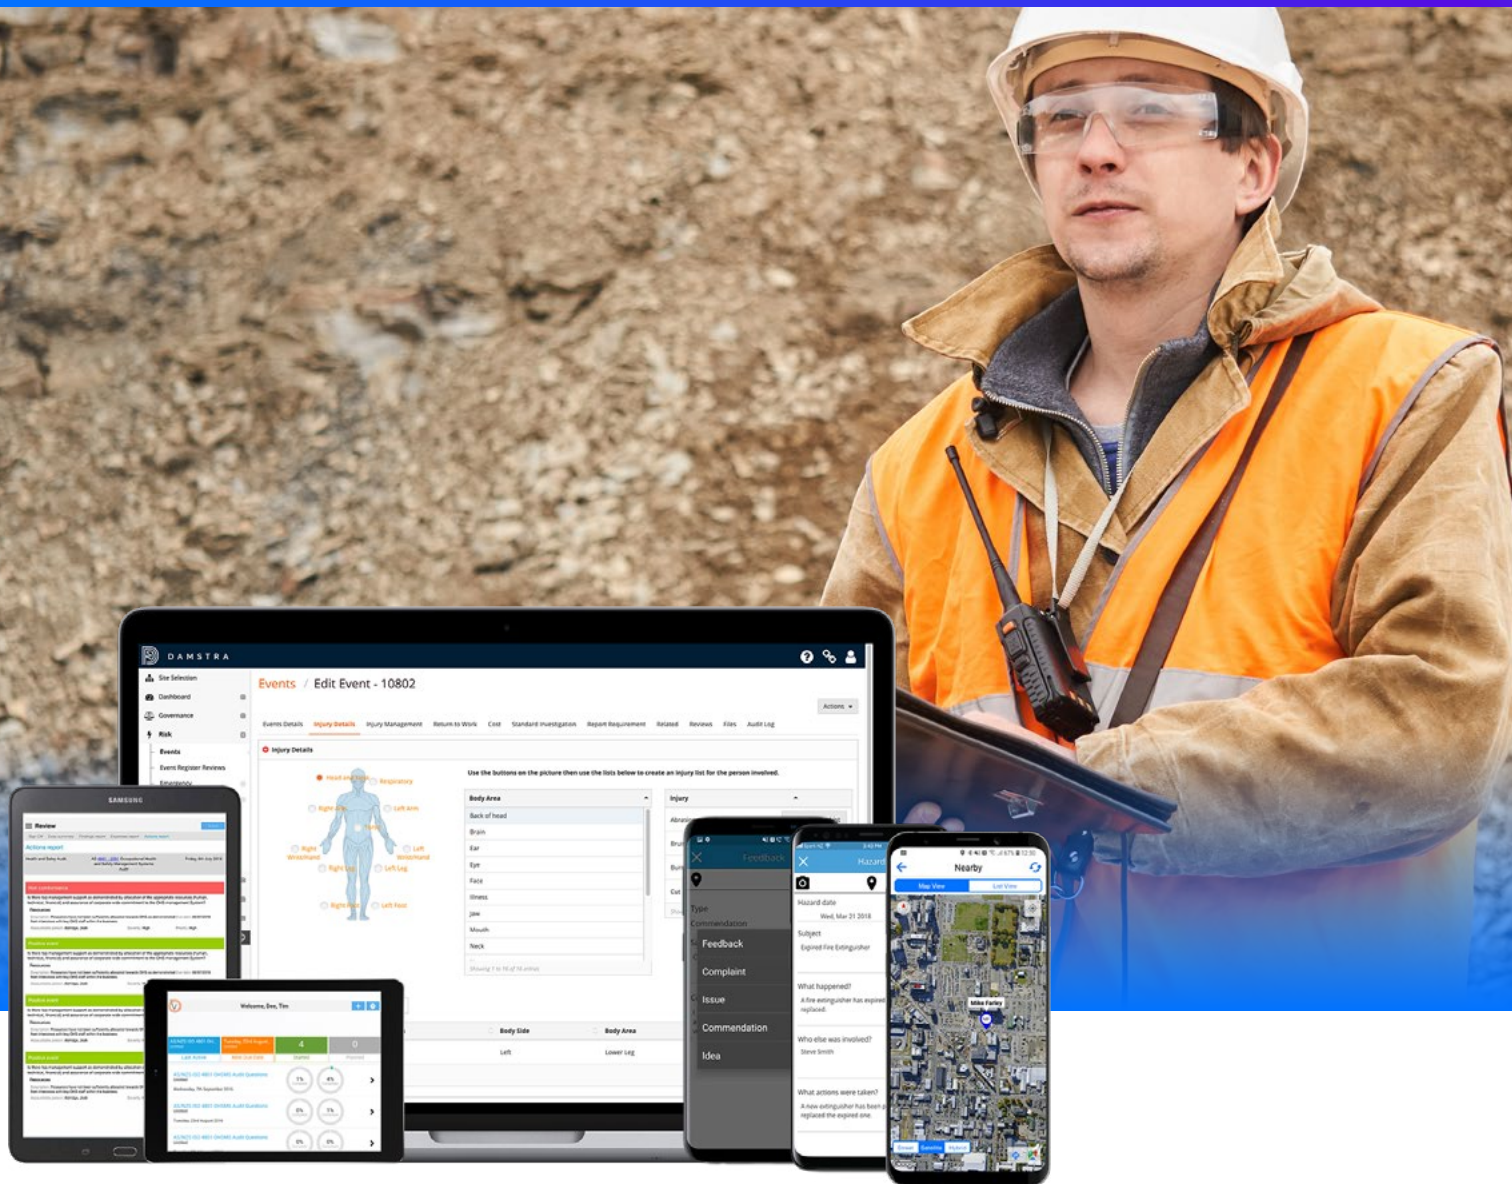

Enterprise Protection Platform (EPP)

DAMSTRA
CONNECT + PROTECT YOUR WORLD

Connect + Protect Your World

Receive outstanding business value by orchestrating across all your different systems, processes, and work locations to ensure the right resources are at the right place, at the right time – and openly communicating with each other – to maximize overall performance and business advantage.

Damstra's Enterprise Protection Platform (EPP)

Harness the power of the EPP with one source of truth from data across Workforce Management, Access Control, Learning, Assets, and the Connected Worker.

Enable process orchestration across all your systems and technologies to optimize your results, while letting you retain and optimally leverage your existing software investments.

PREPARED PEOPLE

SAFE WORKPLACES

CONNECTED ASSETS

ACCESSIBLE INFORMATION

Damstra's unique EPP is designed to connect and protect your most valuable resources - people, workplaces, assets, and information. With data collected from across the organization, alerts and notifications, worker profiles, contractor management, and asset management, Damstra's EPP delivers access control and real-time reporting to ensure your workers' safety.

Accessible Information

Analyze, report, and predict outcomes with one source of truth from across the organization with information that is connected, integrated, and optimized.

- ✓ **Reporting** that allows your real-time sharing of compliance information
- ✓ **Business Intelligence** tools for visibility at anytime from anywhere
- ✓ **Predictive Safety Analytics** to make informed decisions and help prevent incidents before they happen
- ✓ **Offline Documentation** lets workers update digital forms and documents when out of service
- ✓ **Contractor Management** information is easily accessible along with your workers' information