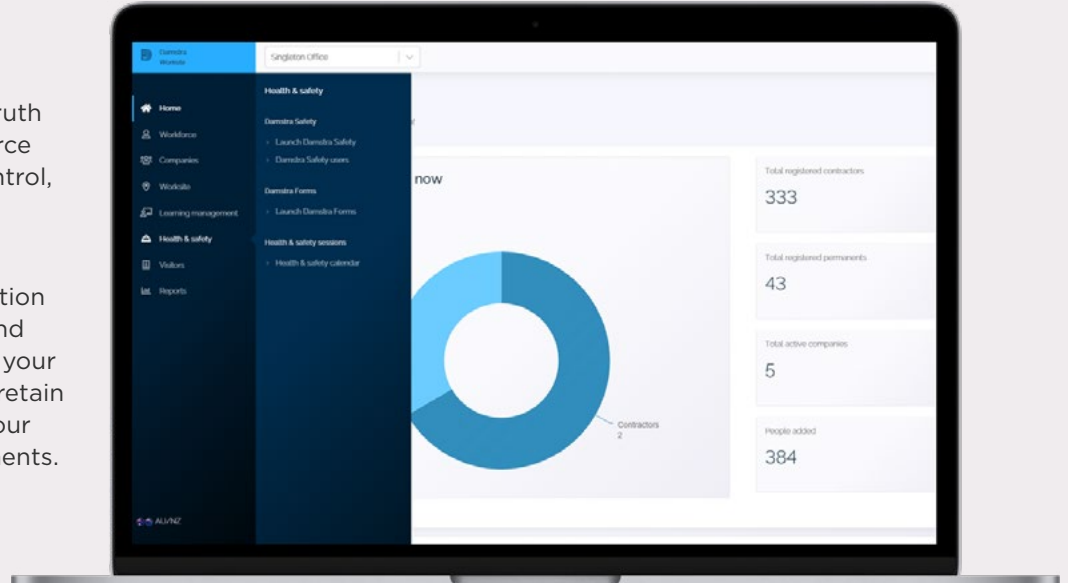

Enterprise Protection Platform (EPP)

DAMSTRA
CONNECT + PROTECT YOUR WORLD

Connect + Protect Your World

Receive outstanding business value by orchestrating across all your different systems, processes, and work locations to ensure the right resources are at the right place, at the right time – and openly communicating with each other – to maximize overall performance and business advantage.

Damstra's Enterprise Protection Platform (EPP)

Harness the power of the EPP with one source of truth from data across Workforce Management, Access Control, Learning, Assets, and the Connected Worker.

Enable process orchestration across all your systems and technologies to optimize your results, while letting you retain and optimally leverage your existing software investments.

PREPARED PEOPLE

SAFE WORKPLACES

CONNECTED ASSETS

ACCESSIBLE INFORMATION

Damstra's unique EPP is designed to connect and protect your most valuable resources - people, workplaces, assets, and information. With data collected from across the organization, alerts and notifications, worker profiles, contractor management, and asset management, Damstra's EPP delivers access control and real-time reporting to ensure your workers' safety.